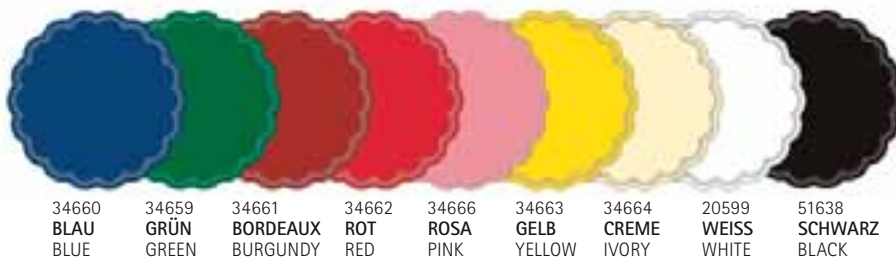

UNI ø 90 mm, aus farbiger Tissuwatte / 90 mm diameter, made of coloured tissue